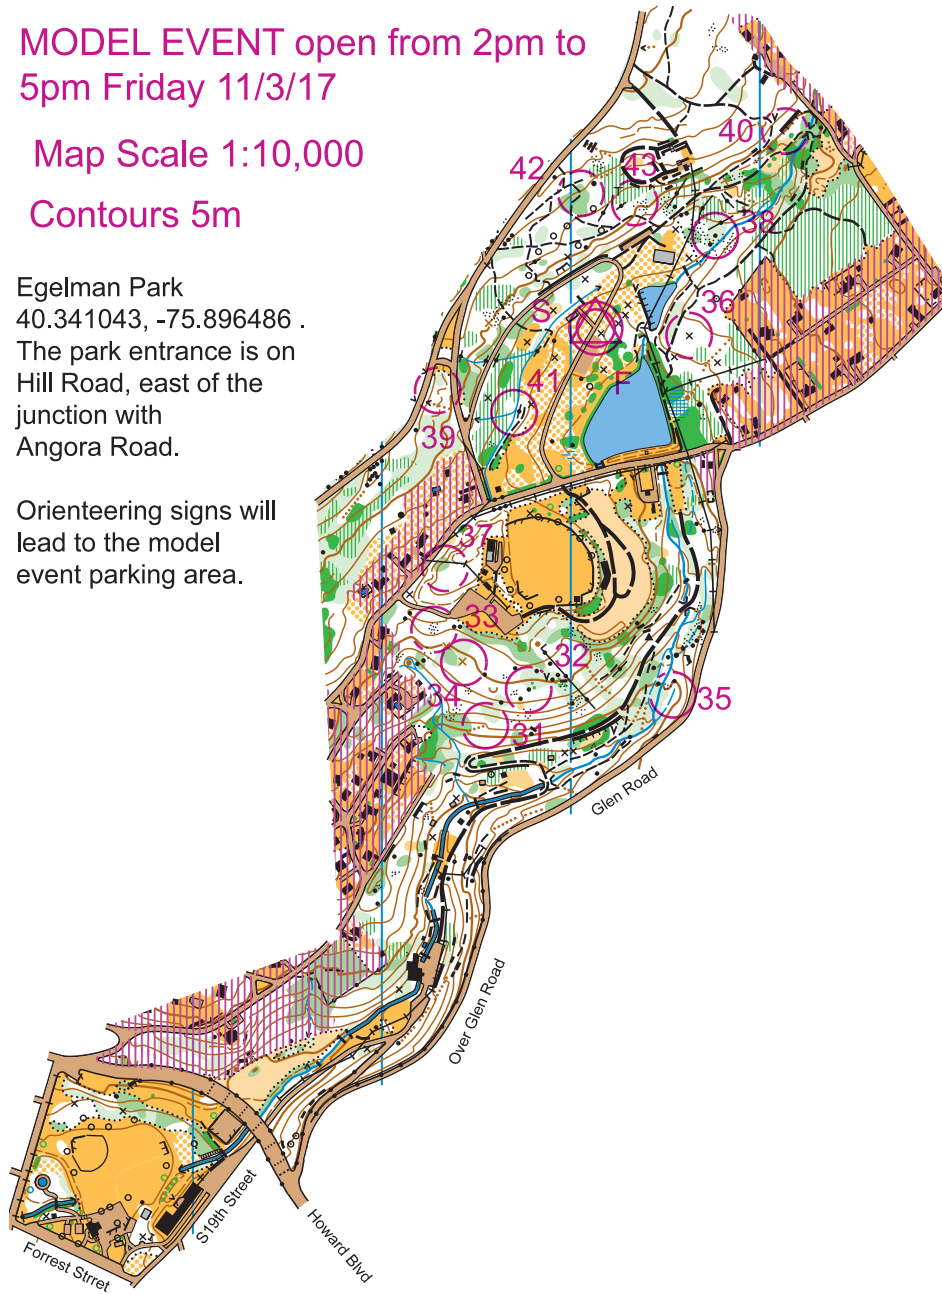

MODEL EVENT open from 2pm to 5pm Friday 11/3/17

Map Scale 1:10,000

Contours 5m

Egelman Park
40.341043, -75.896486 .
The park entrance is on Hill Road, east of the junction with Angora Road.

Orienteering signs will lead to the model event parking area.

Egelman Model Event 2017-11-03

▷	S				
	31				
	32				
	33				
	34			1.5	
	35				
	36				
	37				
	38			.8	
	39				
	40			2.0	
	41				
	42				
	43				

www.condes.net 9.4.2 DVOA
Engelman Model Event 2017-11-03